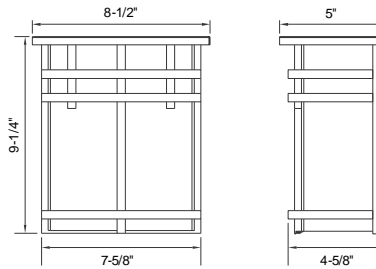

**SPECIFICATION**

PART #	INPUT (Vac)	OUTPUT (W)	DELIVERED LUMEN OUTPUT (LM)	EFFICACY (LPW)	CRI	AVAILABLE CCT (K)	DIMMING	FINISH	DIMENSION
WMD3-06	120	6	420	70	80	3000/4000/5000	Triac Dim.	Bronze/Black	9-1/4”H x 8-1/2”W x 5” D
WMD3-09	120	9	630	70	80	3000/4000/5000	Triac Dim.	Bronze/Black	9-1/4”H x 8-1/2”W x 5” D
WMD3-12	120	12	840	70	80	3000/4000/5000	Triac Dim.	Bronze/Black	9-1/4”H x 8-1/2”W x 5” D

**DIMENSION**

Size (Inch)	WMD3
H	9-1/4”
W	8-1/2”
D	5”

**PACKAGING**

PART#	INDIVIDUAL BOX	UNITS/MASTER	MASTER BOX	WEIGHT	UNITS/40’HQ FCL	VOLUMN	WEIGHT
WMD3-06	220x115x318mm	6	457x367x338mm		6774	65 CBM	
WMD3-09	220x115x318mm	6	457x367x338mm		6774	65 CBM	
WMD3-12	220x115x318mm	6	457x367x338mm		6774	65 CBM	